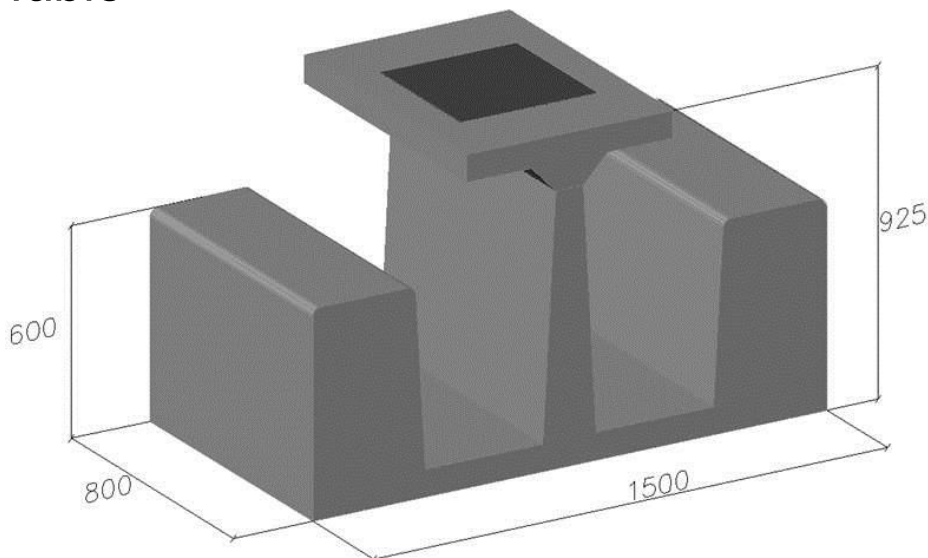

Table Tennis Table Dimensions

2750 L x 750 H x 1525 W

Chess Table Dimensions

1500 L x 925 H x 800 W

Ideal for:

- Public Parks
- Campsites
- Outdoor Gyms

Moore Concrete Products Ltd, Caherty House, 41 Woodside Road, Ballymena, County Antrim, Northern Ireland BT42 4QH

Tel: +44 (0) 28 2565 2566 Fax: +44 (0) 28 2565 8480

Web: www.moore-concrete.com Email: info@moore-concrete.com

INVESTOR IN PEOPLE

MOORE CONCRETE

PRECAST CONCRETE TABLES

Table Tennis Table

Dimensions — 2750 L x 750 H x 1525 W

Concrete Base — Minimum Site Work Required

Chess Table

Dimensions — 1500 L x 925 H x 800 W

DURABLE | ROBUST | EASY INSTALLATION

Moore Concrete Products Ltd, Caherty House, 41 Woodside Road,
Ballymena, County Antrim, Northern Ireland BT42 4QH