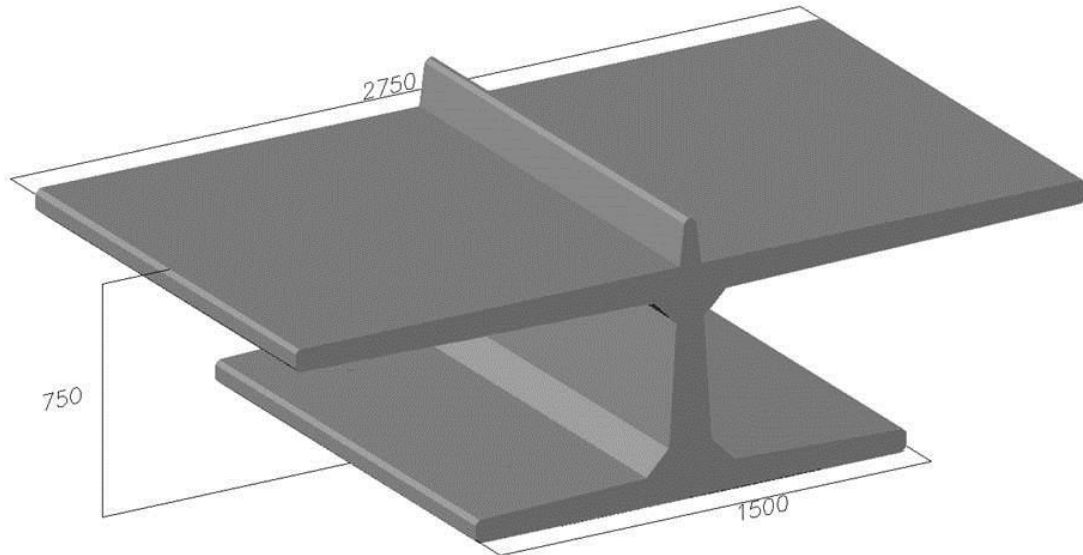

Table Tennis Table Dimensions

2750 L x 750 H x 1525 W

Chess Table Dimensions

1500 L x 925 H x 800 W

Ideal for:

- Public Parks
- Campsites
- Outdoor Gyms

Moore Concrete Products Ltd, Caherty House, 41 Woodside Road, Ballymena, County Antrim, Northern Ireland BT42 4QH

Tel: +44 (0) 28 2565 2566 Fax: +44 (0) 28 2565 8480

Web: www.moore-concrete.com Email: info@moore-concrete.com

INVESTOR IN PEOPLE

MOORE CONCRETE

PRECAST CONCRETE TABLES

Table Tennis Table

Dimensions — 2750 L x 750 H x 1525 W

Concrete Base — Minimum Site Work Required

Chess Table

Dimensions — 1500 L x 925 H x 800 W

DURABLE | ROBUST | EASY INSTALLATION

Moore Concrete Products Ltd, Caherty House, 41 Woodside Road,
Ballymena, County Antrim, Northern Ireland BT42 4QH