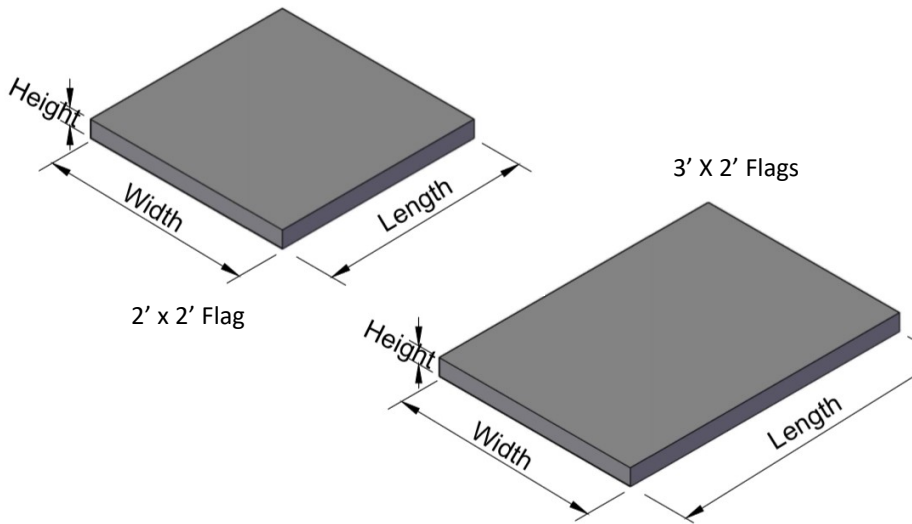

Paving Flags

Product Type	Length	Width	Height	Quantity per pallet
2' x 2'	600	600	50	20
3' x 2'	900	600	50	20

Our grey flags create a soft appearance which is ideal for domestic and commercial use.

They are slightly dimpled for a non-slip finish.