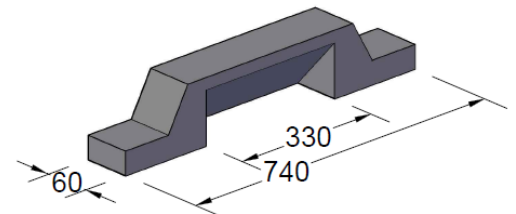

True Flue units sit above an open fire to channel smoke up the chimney.

Flue slabs sit above a stove to act as a starter for the flue and improve the aesthetics of a stove. Any size of flue slab can be made to order and the hole can be made to suit the flue by being either centred or offset.

Fireplace Heads

True Flue Unit

True Flue Head

Flue Slab—Stock Sizes