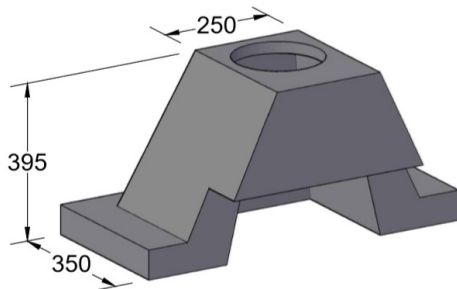

True Flue units sit above an open fire to channel smoke up the chimney.

Flue slabs sit above a stove to act as a starter for the flue and improve the aesthetics of a stove. Any size of flue slab can be made to order and the hole can be made to suit the flue by being either centred or offset.

Fireplace Heads

True Flue Unit

True Flue Head

Flue Slab—Stock Sizes