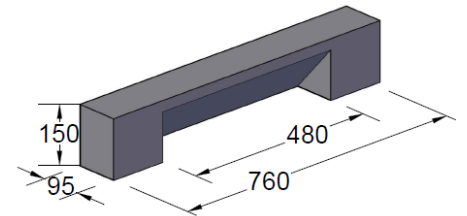

True Flue units sit above an open fire to channel smoke up the chimney.

Flue slabs sit above a stove to act as a starter for the flue and improve the aesthetics of a stove. Any size of flue slab can be made to order and the hole can be made to suit the flue by being either centred or offset.

Fireplace Heads

True Flue Unit

True Flue Head

Flue Slab—Stock Sizes