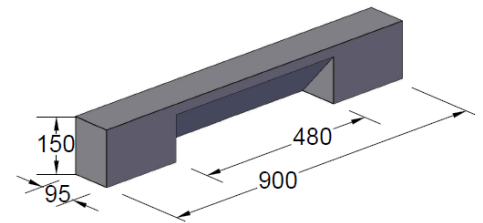

True Flue units sit above an open fire to channel smoke up the chimney.

Flue slabs sit above a stove to act as a starter for the flue and improve the aesthetics of a stove. Any size of flue slab can be made to order and the hole can be made to suit the flue by being either centred or offset.

Fireplace Heads

True Flue Unit

True Flue Head

Flue Slab—Stock Sizes