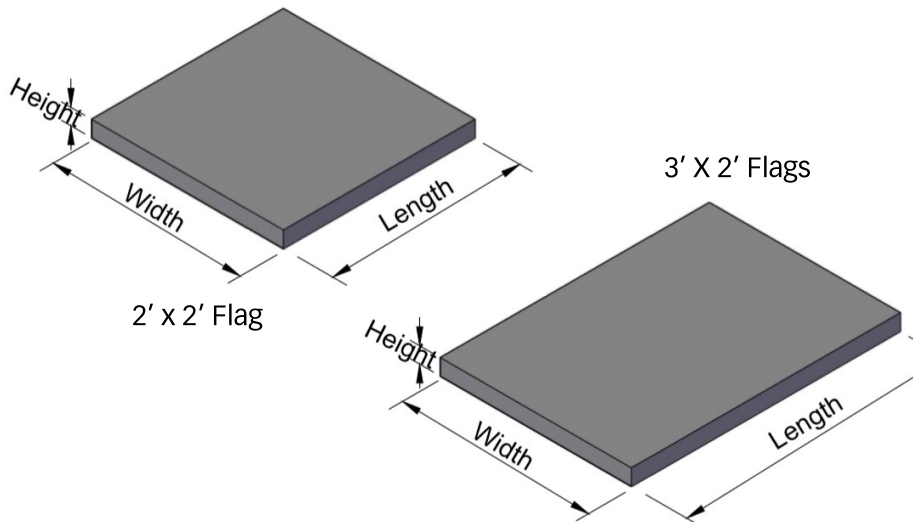

## Paving Flags

Product Type	Length	Width	Height	Quantity per pallet
2' x 2'	600	600	50	20
3' x 2'	900	600	50	20

Our grey flags create a soft appearance which is ideal for domestic and commercial use.

They are slightly dimpled for a non-slip finish.

## Clothes Line Bases

Clothes line bases are the ideal solution for holding a clothes line in place. A pipe is included to suit your clothes line with the default hole measuring 46mm (internal). The bases weigh 150 kg, the circular shape increases stability, whilst also making it easier to tilt and move.