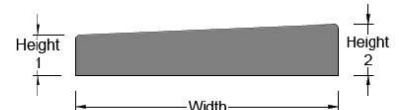

Low Pyramid

Type	Width	Total Height	Base Height
10"	225	51	32
12"	305	70	38
16"	405	76	44
18"	445	102	51
22"	560	127	51
24"	610	127	51
27"	685	127	51
31"	790	152	52
36"	920	90	60
40"	1020	190	50

Medium Pyramid

Type	Width	Total Height	Base Height
22"	560	200	75
36"	925	160	50

Deep Pyramid

Type	Width	Total Height	Base Height
22"	560	305	100
36"	900	350	100
37"	950	350	60

Other sizes are available to order.

Rectangular

Type	Width	Length	Total Height	Base Height
31" x 22"	560	790	152	51

Flat Top

Type	Width	Height
28"	705	110
33"	830	110
37"	930	110

Featheredge

Type	Height 1	Height 2	Width
13"	51	64	330
16"	64	102	400
18"	51	102	450
21"	44	95	535
24"	51	102	610
<i>To suit Featheredge Wall Coping</i>			

Circular Pillar

Circular Pillar Caps (Diameter)	Total Height	Base Height
450	390	120
600	400	125
950	400	100
<i>Other sizes available to order</i>		

Lifting eyes can be cast into pillar caps on request for easy handling.