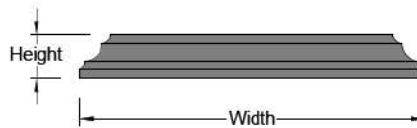

Low Pyramid

Type	Width	Total Height	Base Height
10"	225	51	32
12"	305	70	38
16"	405	76	44
18"	445	102	51
22"	560	127	51
24"	610	127	51
27"	685	127	51
31"	790	152	52
36"	920	90	60
40"	1020	190	50

Medium Pyramid

Type	Width	Total Height	Base Height
22"	560	200	75
36"	925	160	50

Deep Pyramid

Type	Width	Total Height	Base Height
22"	560	305	100
36"	900	350	100
37"	950	350	60

Other sizes are available to order.

Rectangular

Type	Width	Length	Total Height	Base Height
31" x 22"	560	790	152	51

Flat Top

Type	Width	Height
28"	705	110
33"	830	110
37"	930	110

Featheredge

Type	Height 1	Height 2	Width
13"	51	64	330
16"	64	102	400
18"	51	102	450
21"	44	95	535
24"	51	102	610
<i>To suit Featheredge Wall Coping</i>			

Circular Pillar

Circular Pillar Caps (Diameter)	Total Height	Base Height
450	390	120
600	400	125
950	400	100
<i>Other sizes available to order</i>		

Lifting eyes can be cast into pillar caps on request for easy handling.