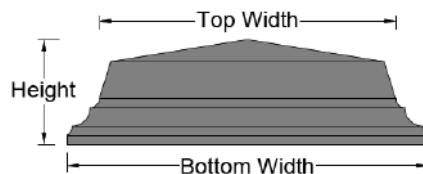

Stepped Pillar Cap