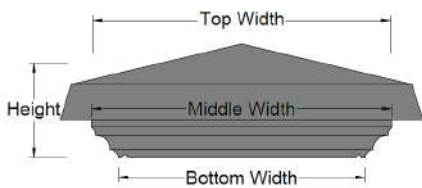

Regal Pillar Cap