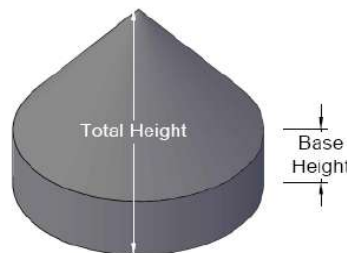

Low Pyramid

Type	Width	Total Height	Base Height
10"	225	51	32
12"	305	70	38
16"	405	76	44
18"	445	102	51
22"	560	127	51
24"	610	127	51
27"	685	127	51
31"	790	152	52
36"	920	90	60
40"	1020	190	50

Medium Pyramid

Type	Width	Total Height	Base Height
22"	560	200	75
36"	925	160	50

Deep Pyramid

Type	Width	Total Height	Base Height
22"	560	305	100
36"	900	350	100
37"	950	350	60

Other sizes are available to order.

Rectangular

Type	Width	Length	Total Height	Base Height
31" x 22"	560	790	152	51

Flat Top

Type	Width	Height
28"	705	110
33"	830	110
37"	930	110

Featheredge

Type	Height 1	Height 2	Width
13"	51	64	330
16"	64	102	400
18"	51	102	450
21"	44	95	535
24"	51	102	610
<i>To suit Featheredge Wall Coping</i>			

Circular Pillar

Circular Pillar Caps (Diameter)	Total Height	Base Height
450	390	120
600	400	125
950	400	100
<i>Other sizes available to order</i>		

Lifting eyes can be cast into pillar caps on request for easy handling.