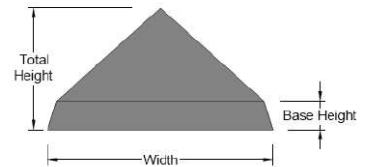

Low Pyramid

Type	Width	Total Height	Base Height
10"	225	51	32
12"	305	70	38
16"	405	76	44
18"	445	102	51
22"	560	127	51
24"	610	127	51
27"	685	127	51
31"	790	152	52
36"	920	90	60
40"	1020	190	50

Medium Pyramid

Type	Width	Total Height	Base Height
22"	560	200	75
36"	925	160	50

Deep Pyramid

Type	Width	Total Height	Base Height
22"	560	305	100
36"	900	350	100
37"	950	350	60

Other sizes are available to order.

Rectangular

Type	Width	Length	Total Height	Base Height
31" x 22"	560	790	152	51

Flat Top

Type	Width	Height
28"	705	110
33"	830	110
37"	930	110

Featheredge

Type	Height 1	Height 2	Width
13"	51	64	330
16"	64	102	400
18"	51	102	450
21"	44	95	535
24"	51	102	610
<i>To suit Featheredge Wall Coping</i>			

Circular Pillar

Circular Pillar Caps (Diameter)	Total Height	Base Height
450	390	120
600	400	125
950	400	100
<i>Other sizes available to order</i>		

Lifting eyes can be cast into pillar caps on request for easy handling.